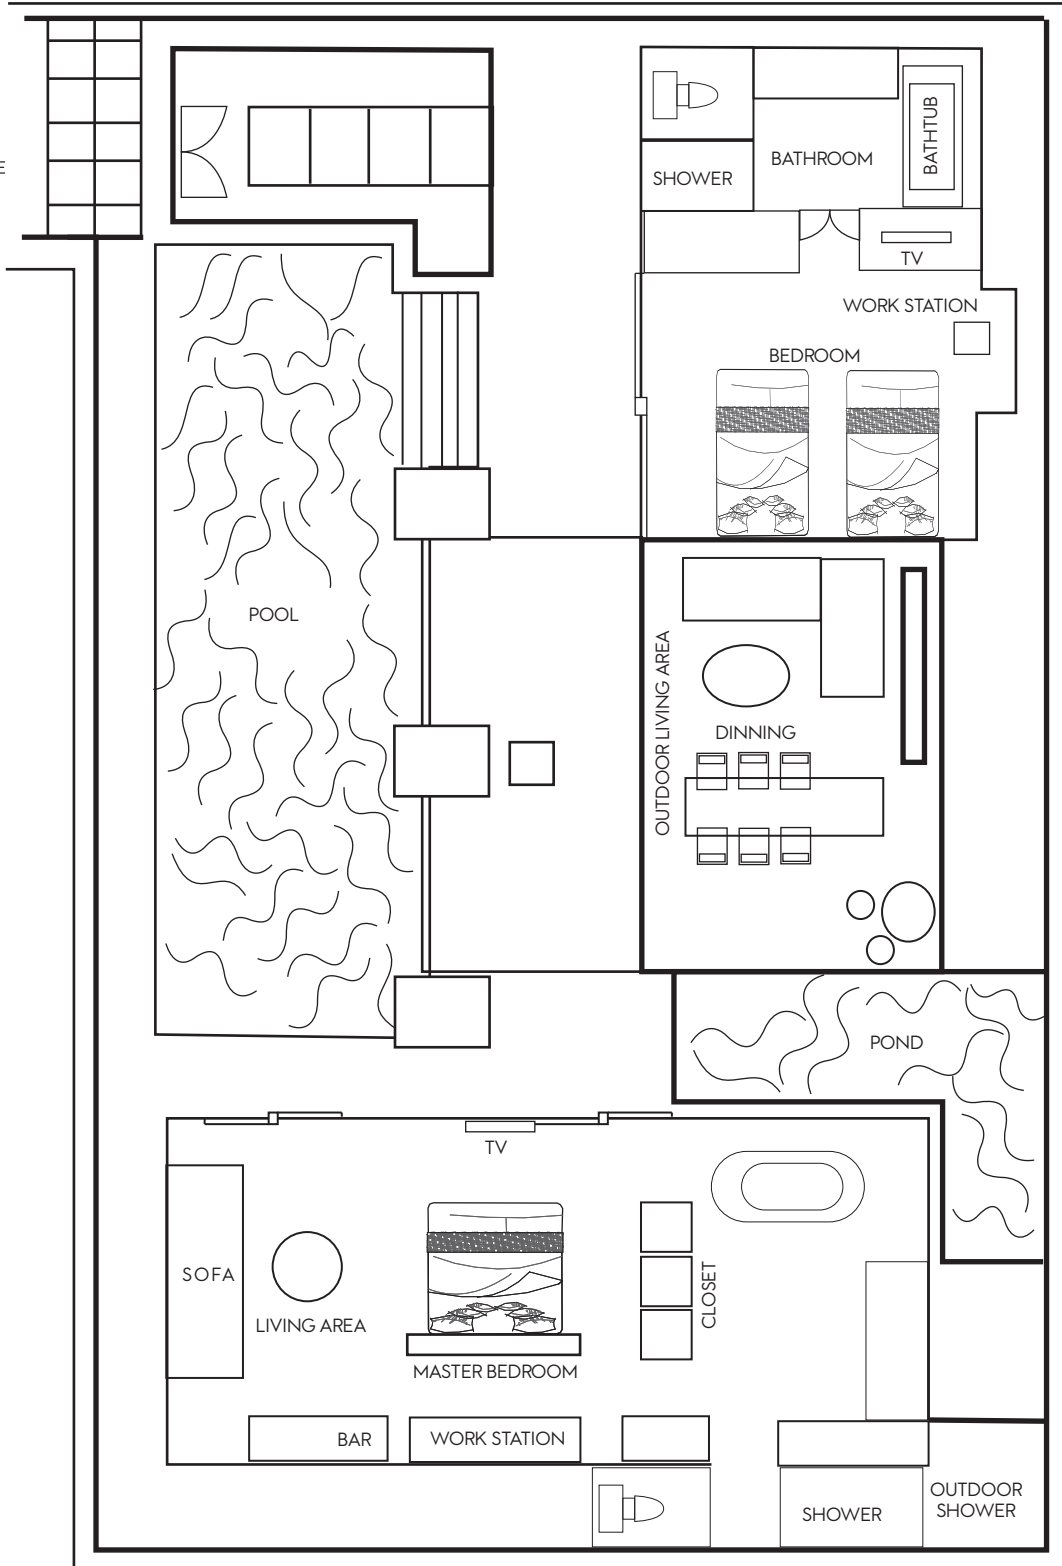

BALI

SEMINYAK

RETREAT & SPA

MAIN  
ENTRANCE

WOW Two Bedroom Pool Villa  
352 sqm